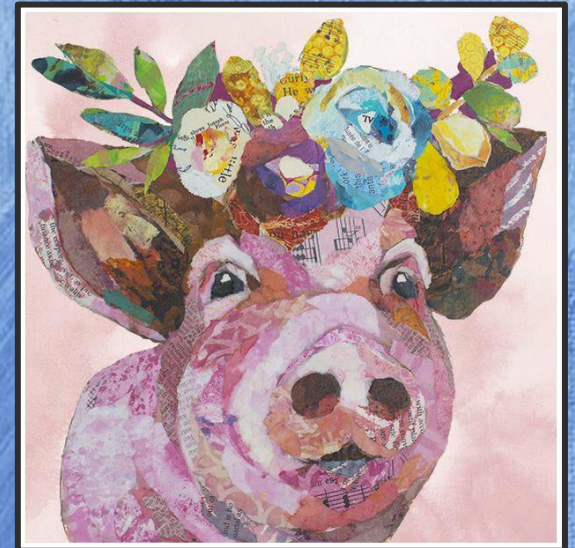

Blue Animal

71cm x 51cm

100% Hand painted on Canvas
Sea Salt White Frame Inclusive

Lovely Pig

51cm x 51cm

100% Hand painted on Canvas
Black Truffle Frame Inclusive