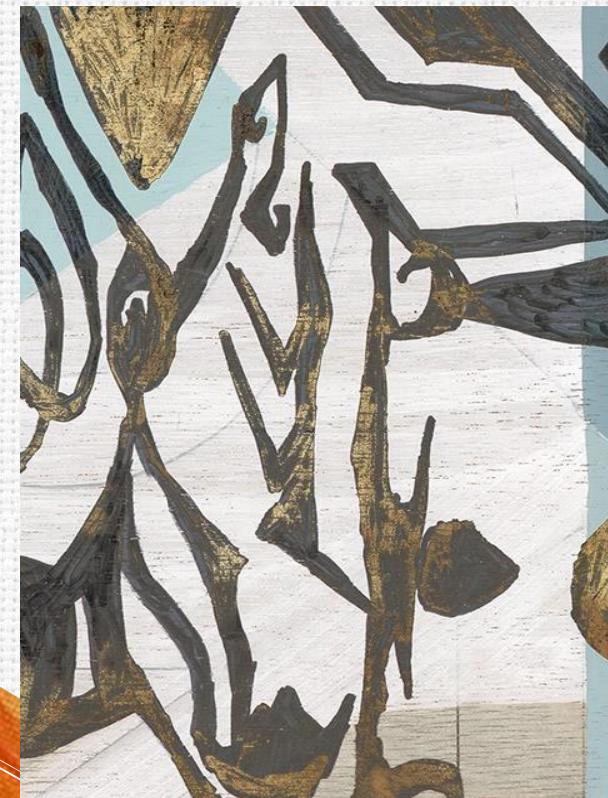

Guess

71cm x 51cm

Printed & 30% Hand painted on
Canvas