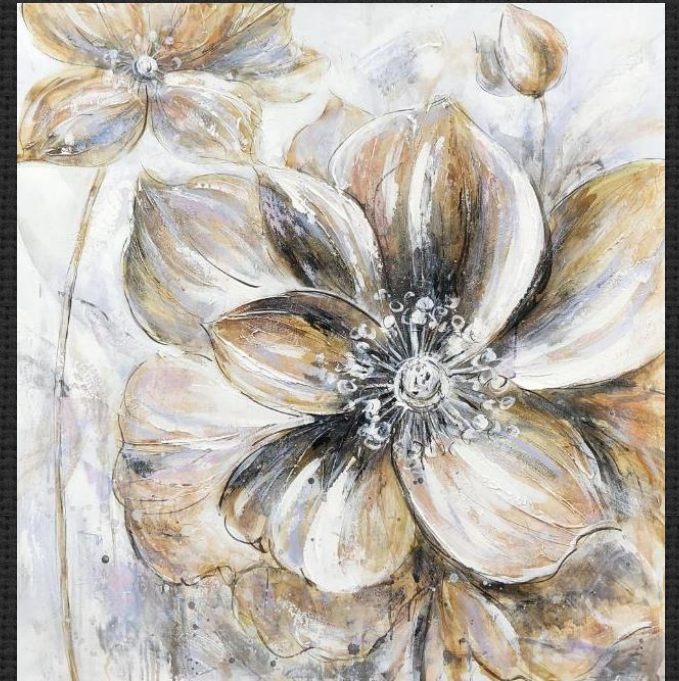

Yellow Lotus

51cm x 51cm

100% Hand painted on Canvas
Sea Salt White Frame Inclusive